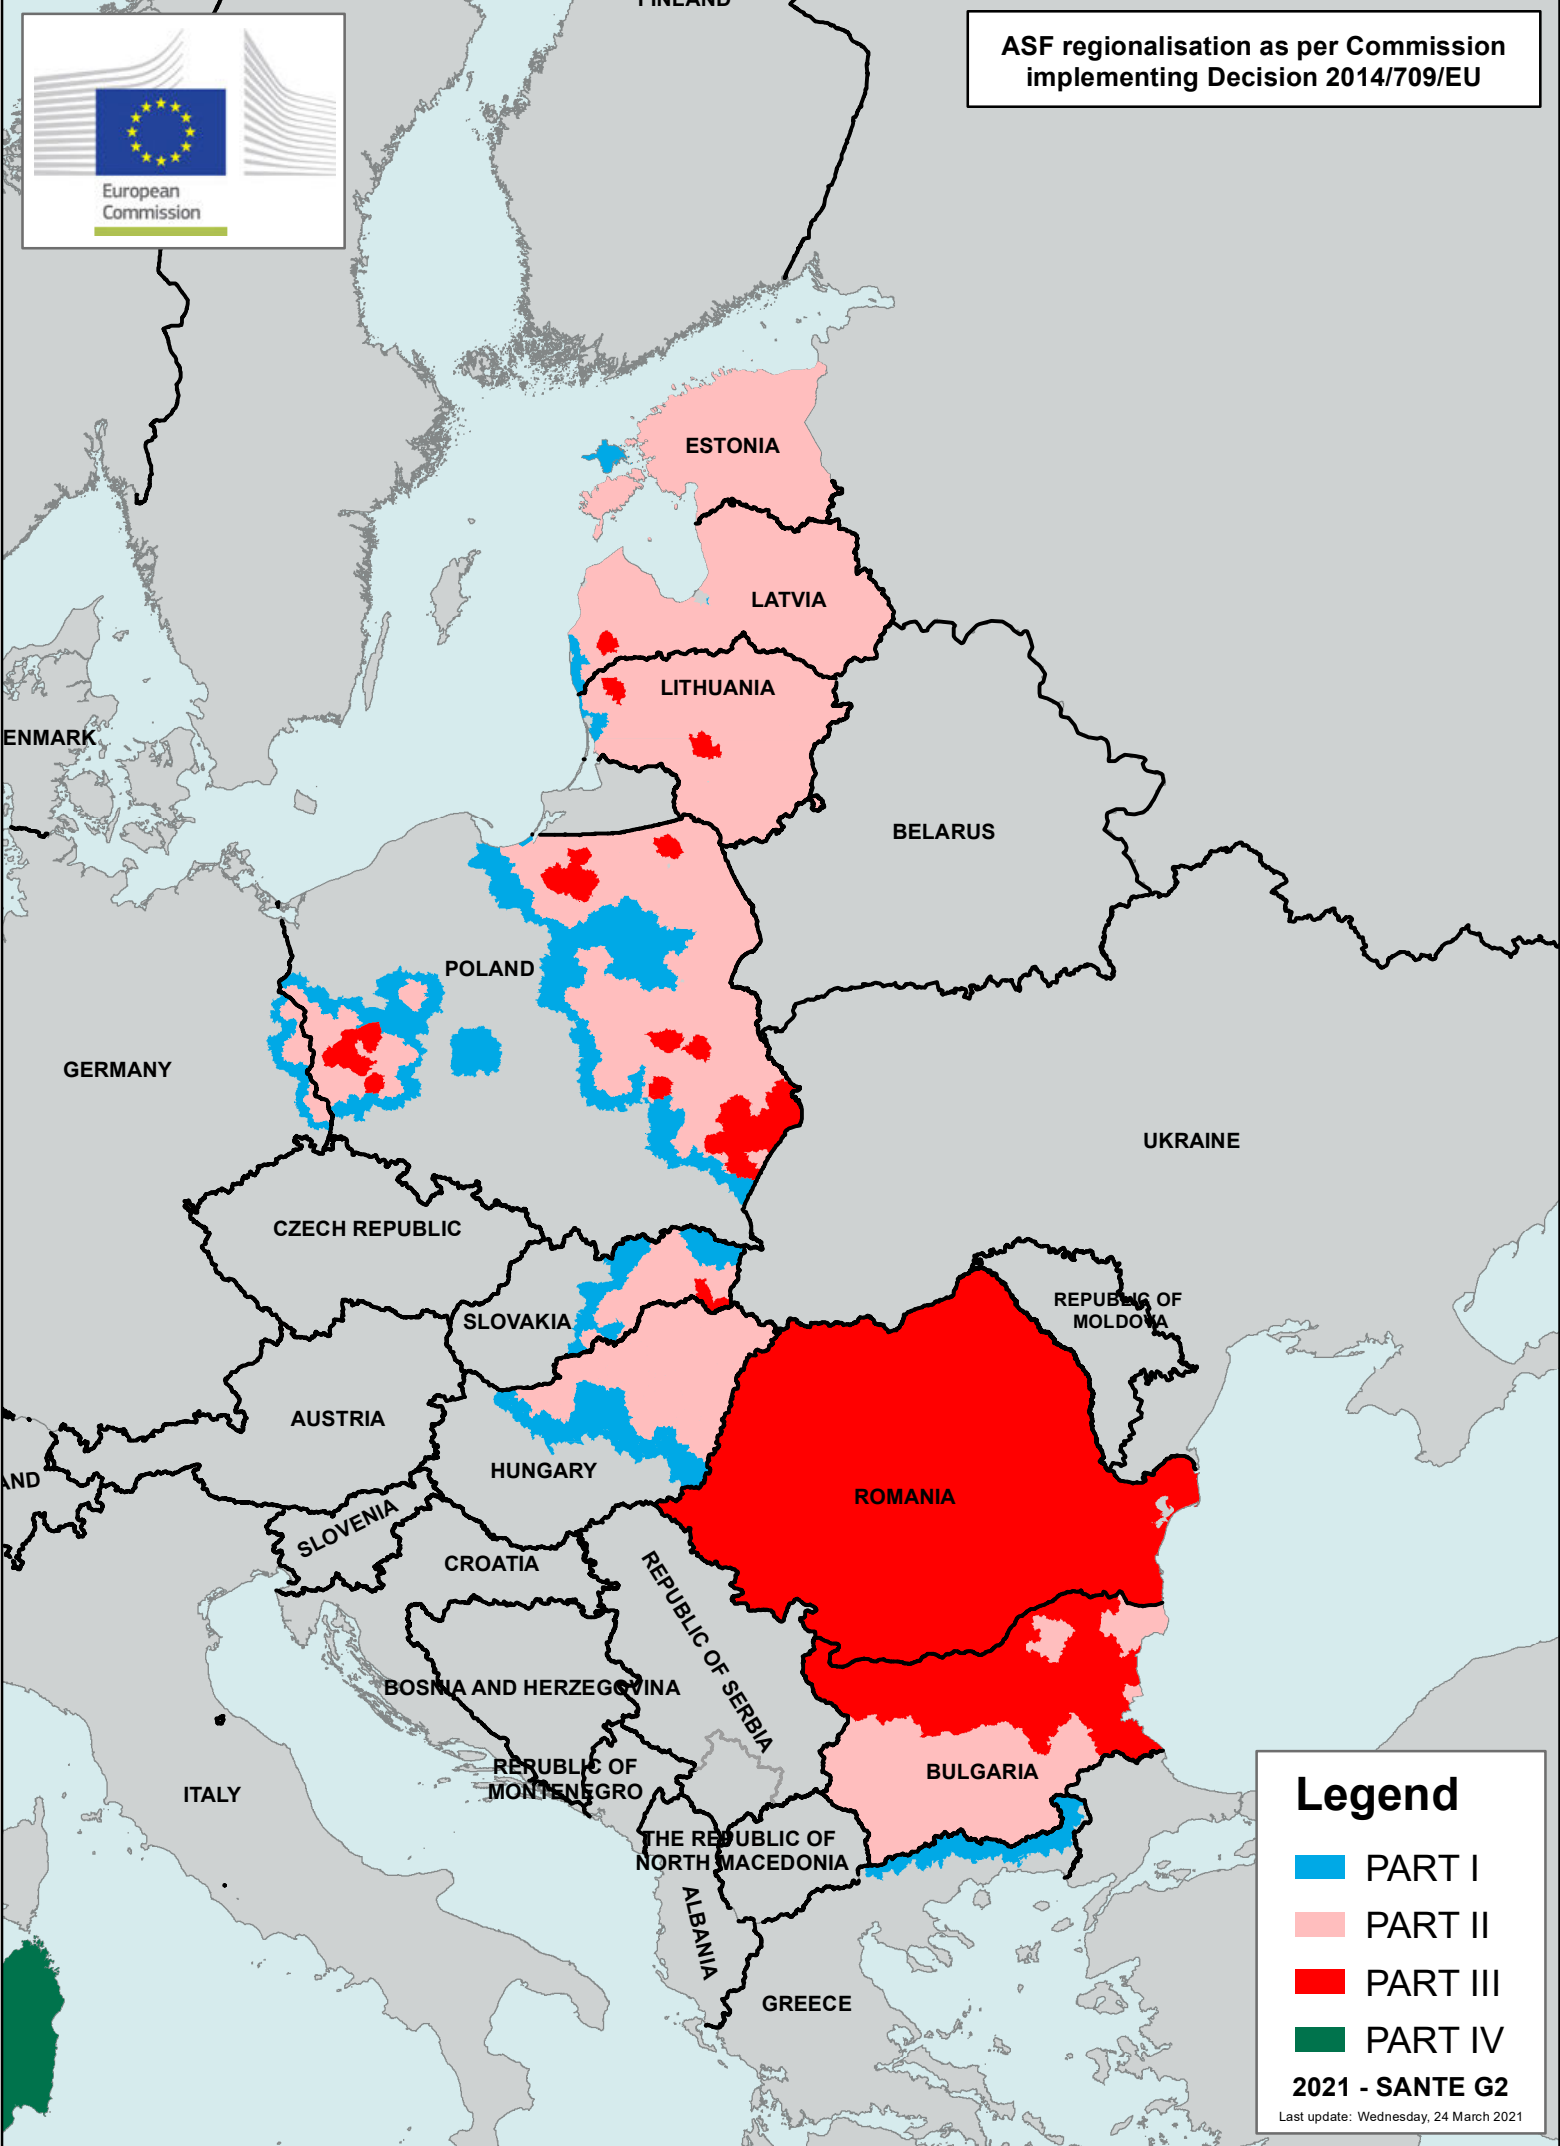

ASF regionalisation as per Commission implementing Decision 2014/709/EU

Legend

- PART I
- PART II
- PART III
- PART IV

2021 - SANTE G2
Last update: Wednesday, 24 March 2021