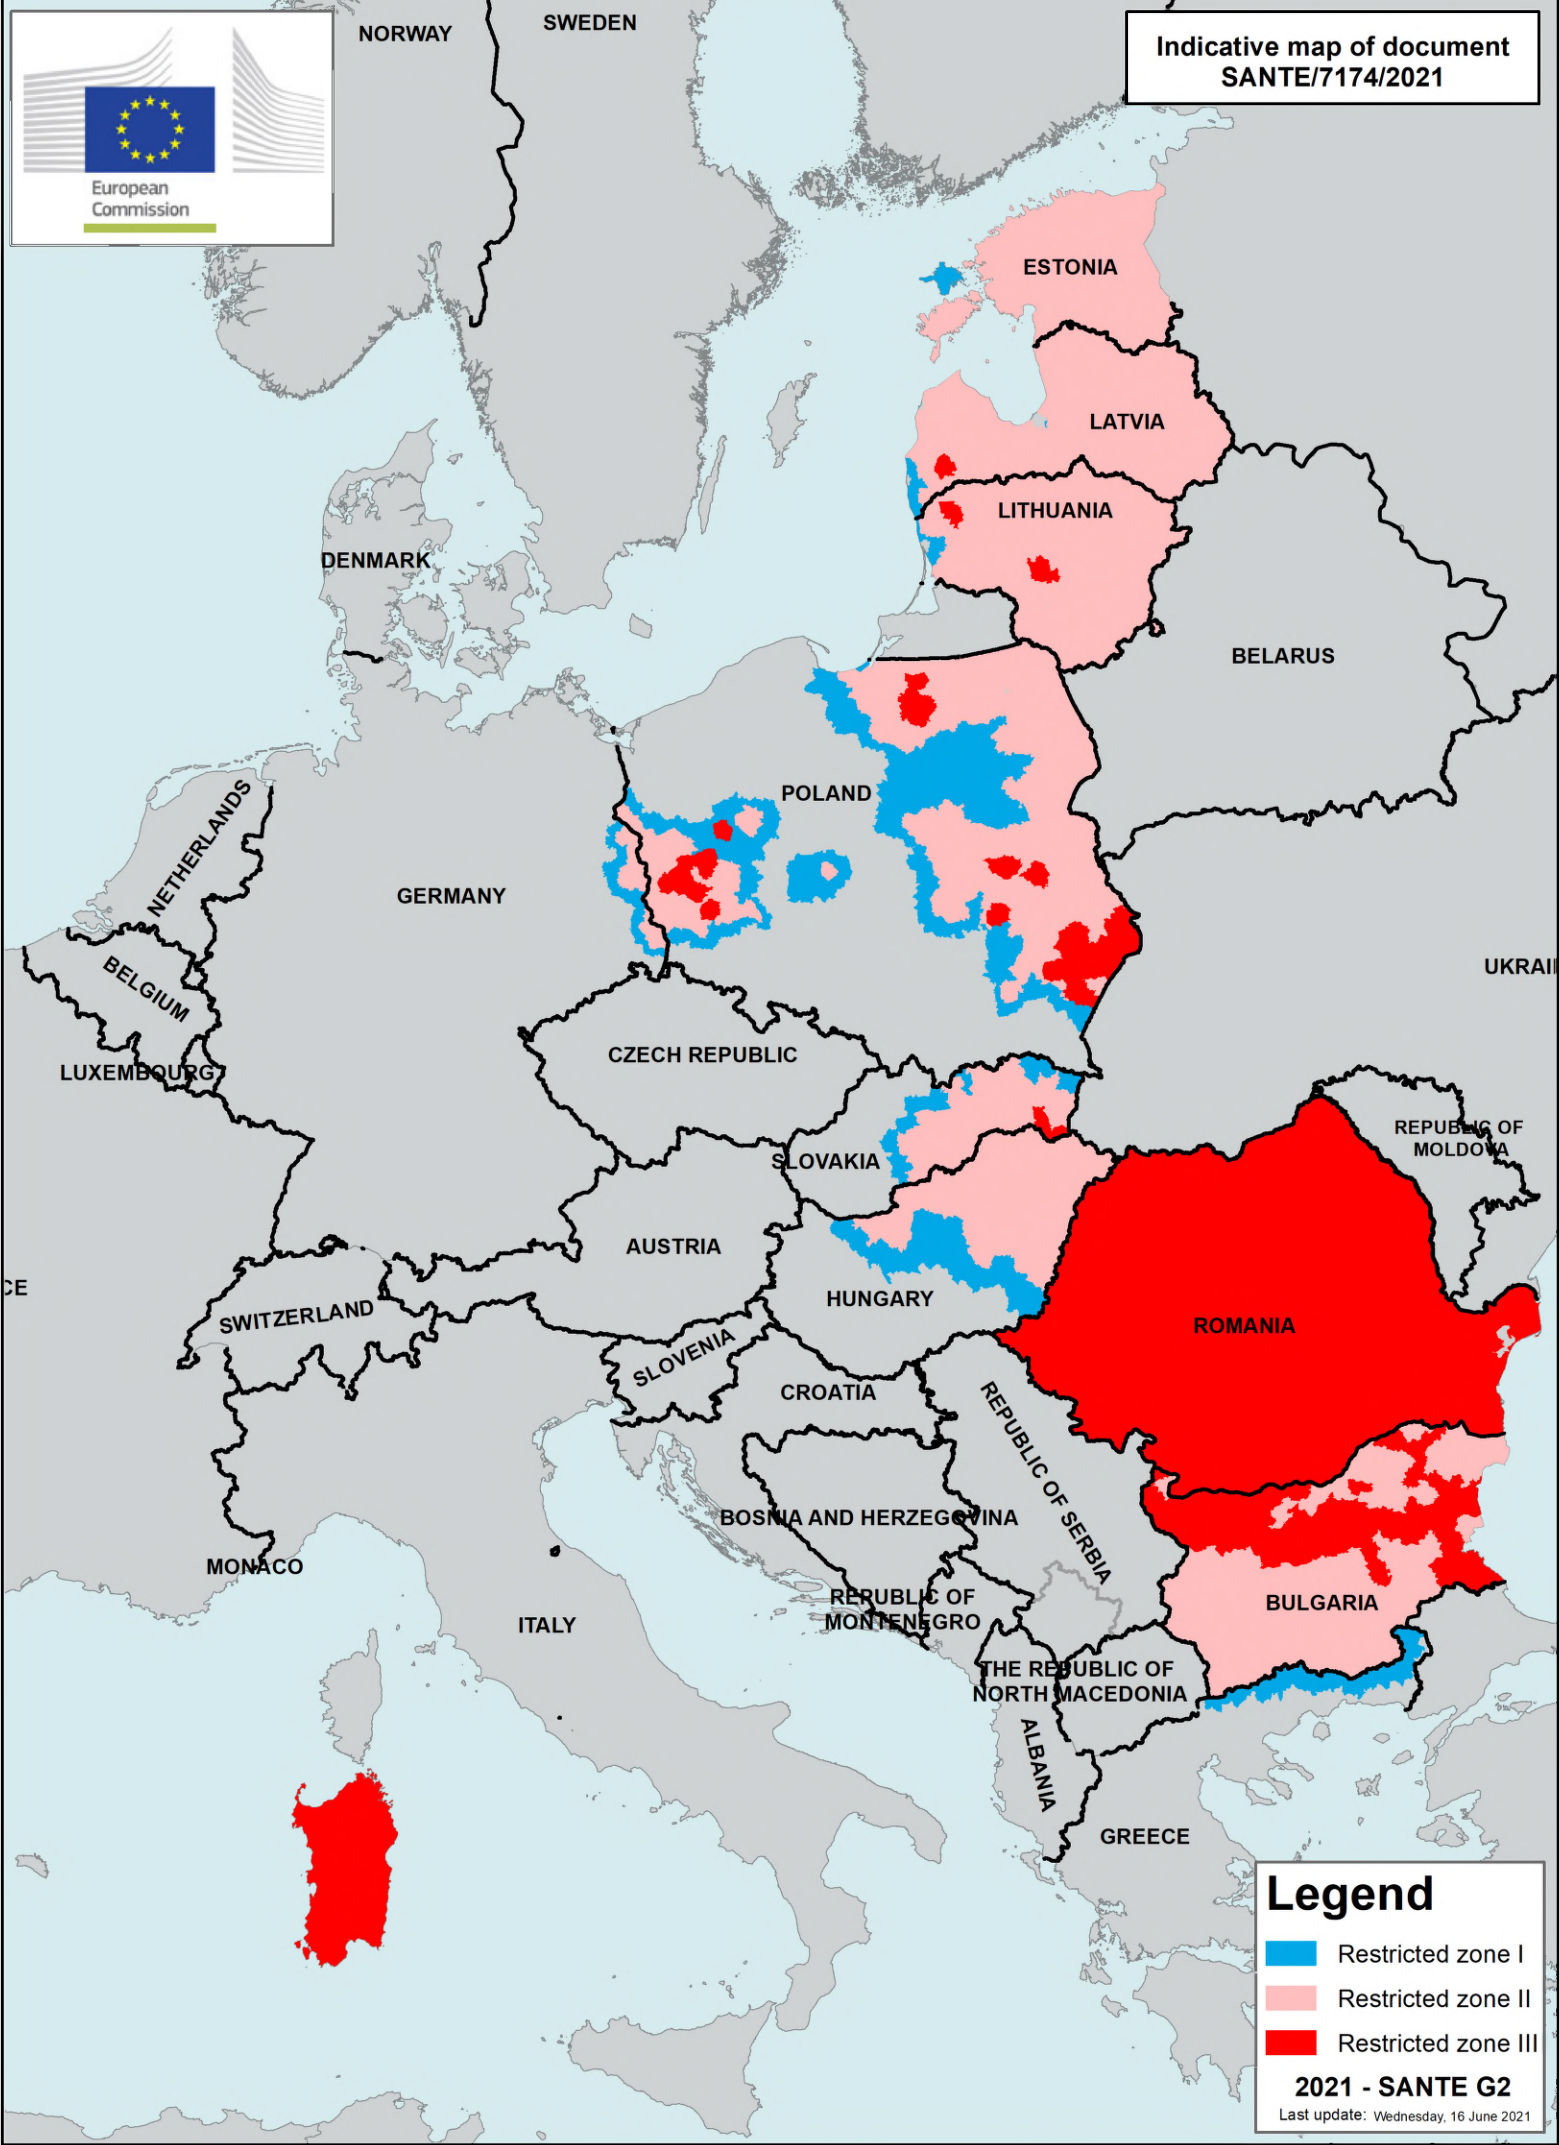

Indicative map of document  
SANTE/7174/2021

**Legend**

- Restricted zone I
- Restricted zone II
- Restricted zone III

**2021 - SANTE G2**  
Last update: Wednesday, 16 June 2021

0 130 260 520 780 1.040  
Kilometers